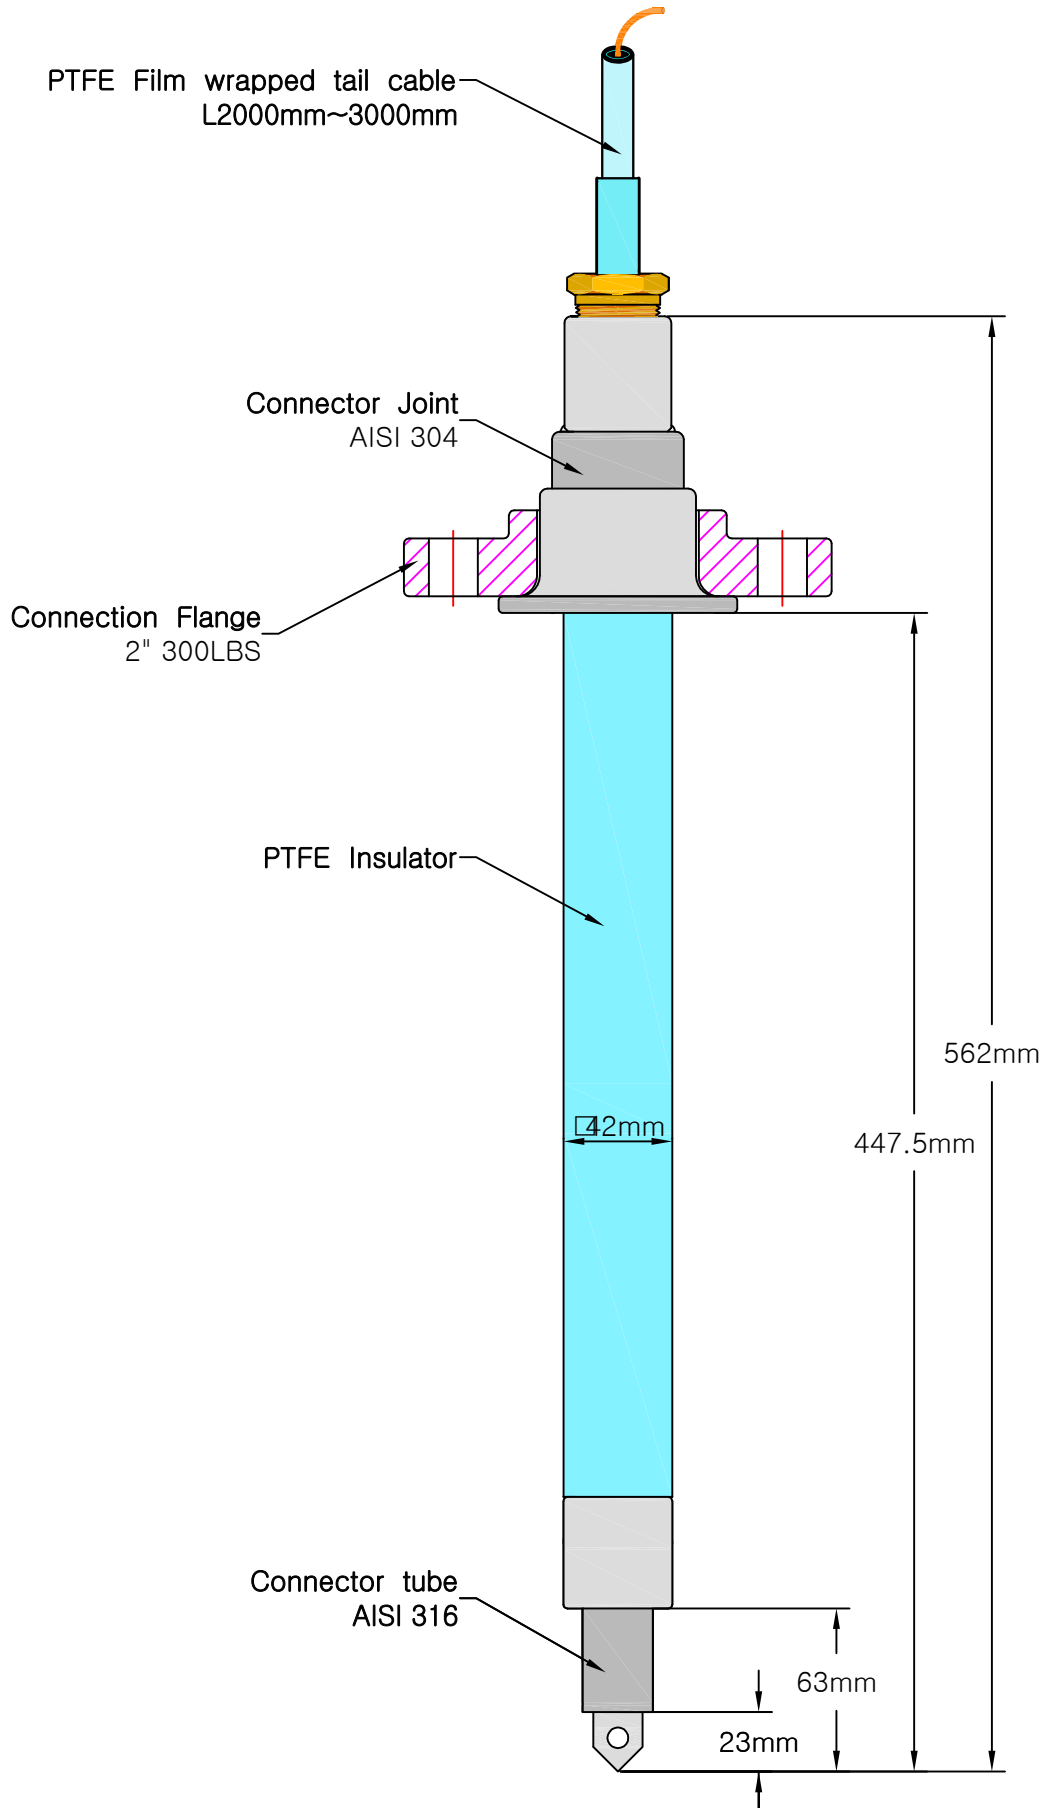

**VESSEL ENTRANCE BUSHING**  
**Model : TF-2-300-2000**

**Interchangeable with : TS-75-1, LF-135**