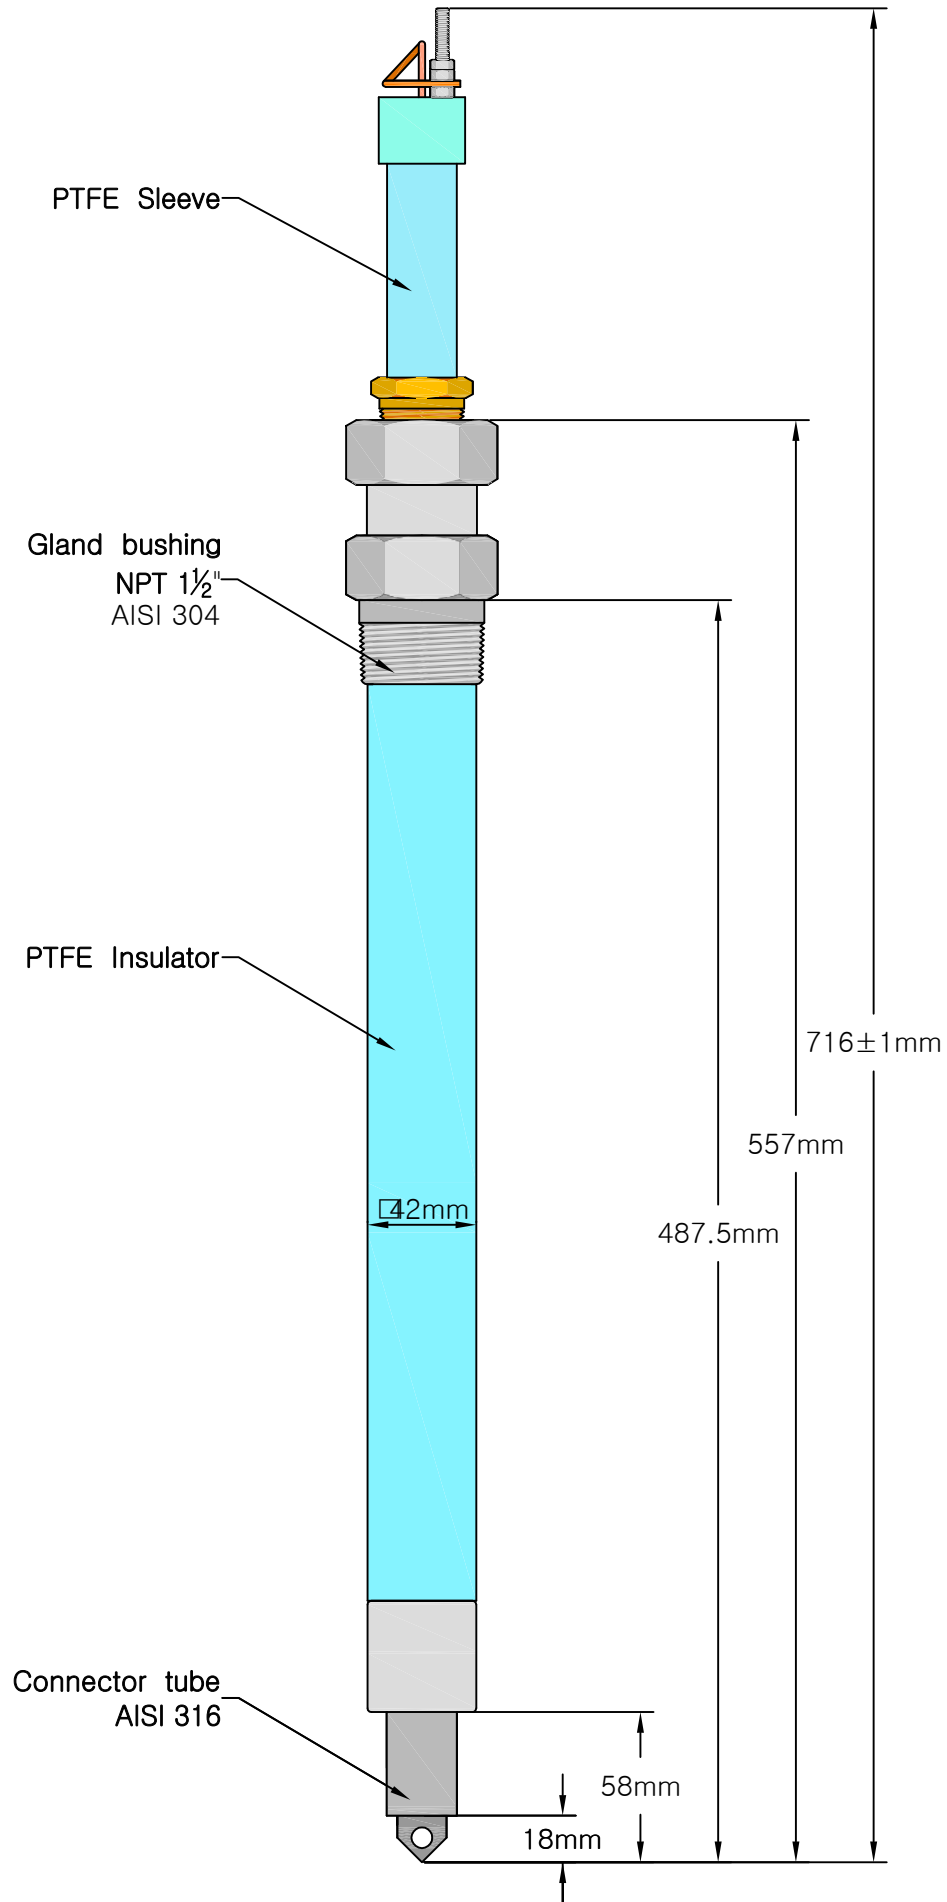

# VESSEL ENTRANCE BUSHING

Model : TT-1.5

Interchangeable with : TS-00