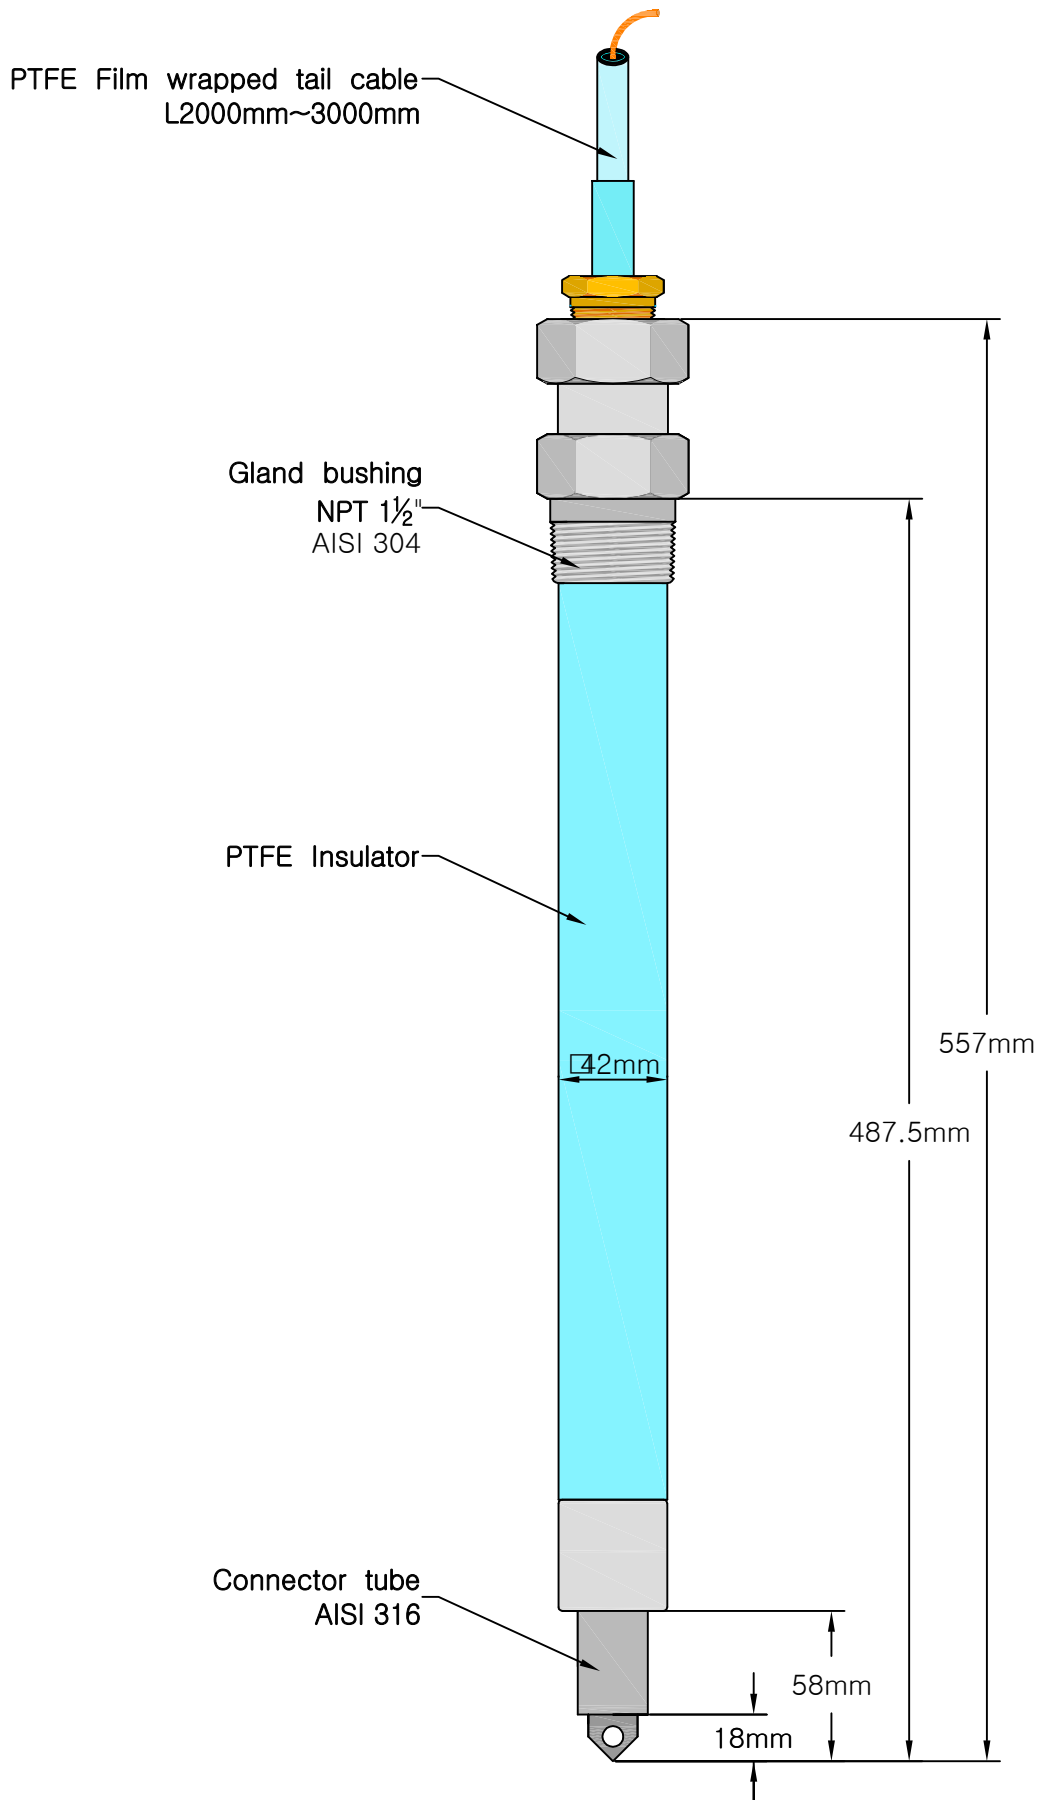

VESSEL ENTRANCE BUSHING

Model : TT-1.5-2000

Interchangeable with : TS-75, EB-1.5TS-2000