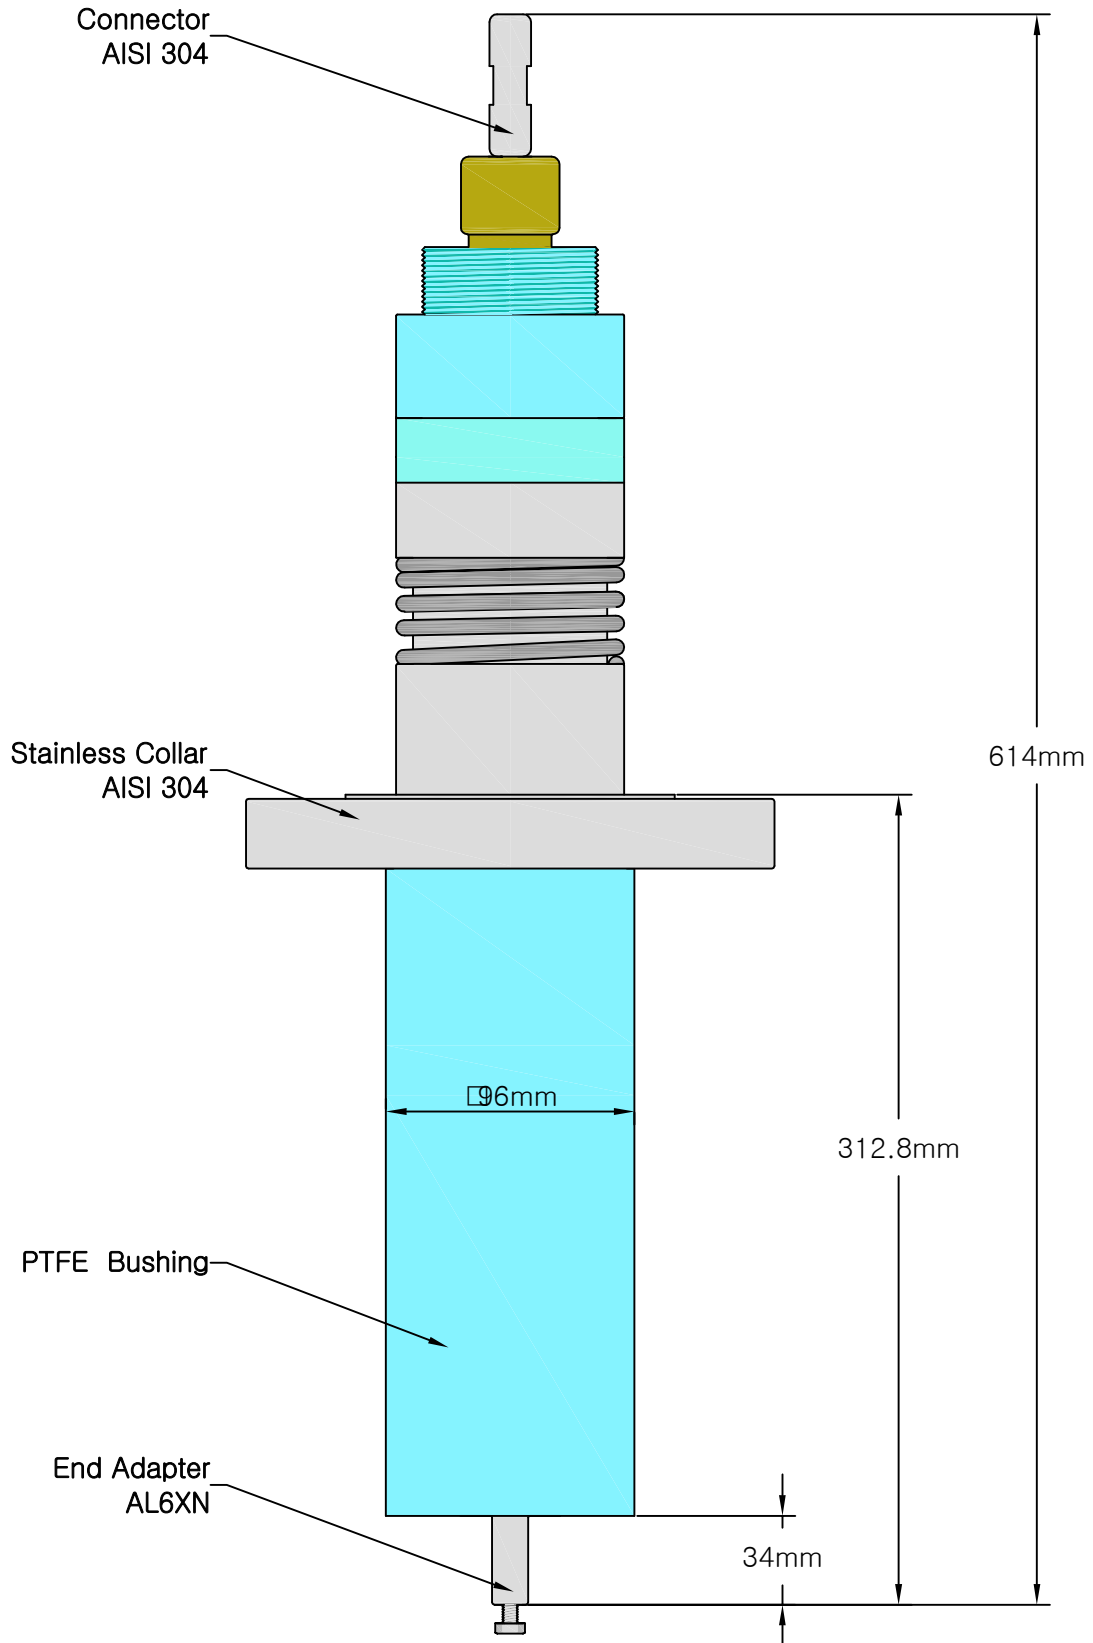

VESSEL ENTRANCE BUSHING
Model : CF-3-300

Interchangable with : TP